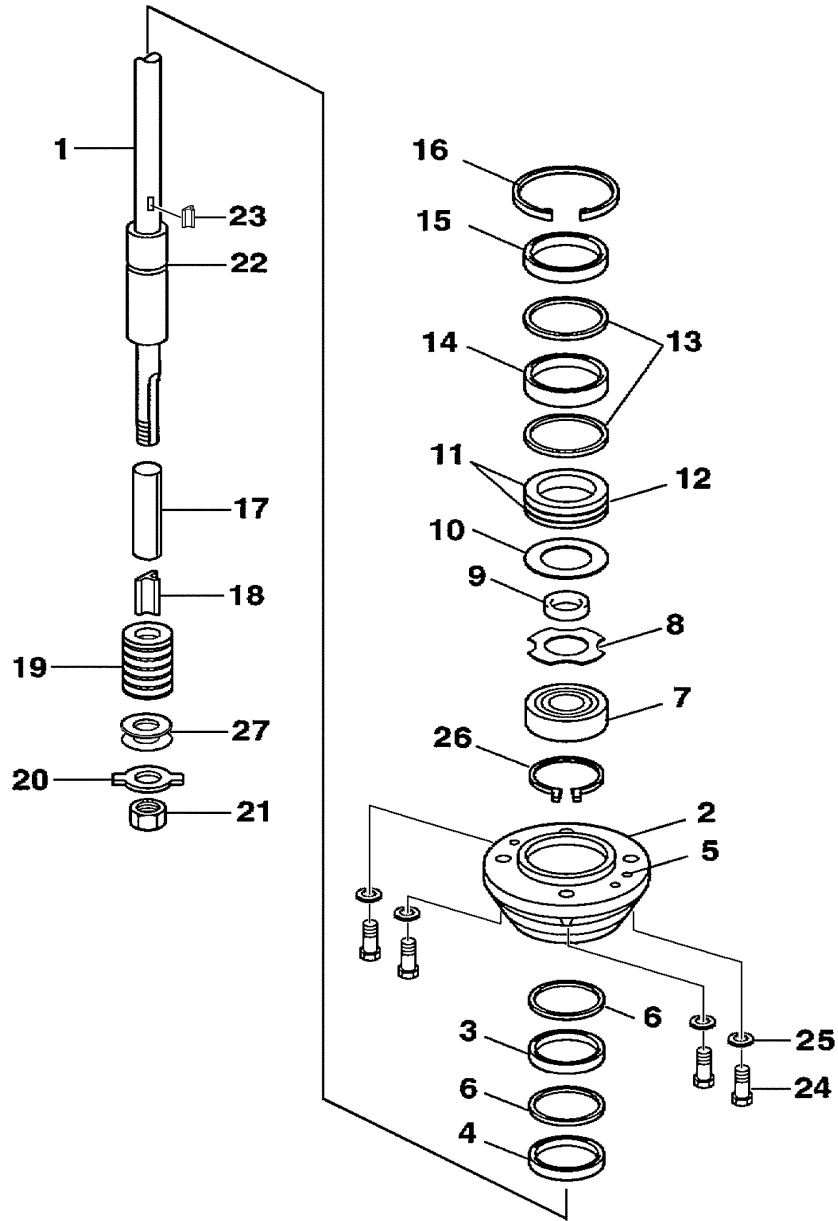

Part List

F60TJRB-PUMP 2003 / INTAKE ASSEMBLY F40

REF - NO	PART NUMBER	PART NAME	QUANTITY	REMARKS
1	6H4-JD000-31-21	INTAKE ASSEMBLY 6-1/8	1	
2	6H4-JD000-07-00	.INTAKE CASING 6-1/8	1	
3	6H4-JD000-93-22	.LINER 6-1/8 W/HARDWARE	1	REF # 6 & 7
4	6H4-JD000-16-00	.GRILL BAR	1	
5	6H4-JD000-14-00	.GRILL ROD	2	
6	6H4-JD005-72-00	.BOLT	2	
7	6H4-JD006-38-00	.WASHER, SPRING LOCK	2	
8	6H4-JD000-08-22	IMPELLER	1	
9	6H1-JD005-73-00	.BOLT	6	

Part List

F60TJRB-PUMP 2003 / MAIN HOUSING F40

REF - NO	PART NUMBER	PART NAME	QUANTITY	REMARKS
1	63D-JD001-36-90	MAIN HOUSING	1	
2	6H4-JD006-31-00	DOWEL PIN	2	
3	6H4-JD009-75-00	GREASE HOSE	1	
4	6H4-JD005-39-00	GREASE FITTING	1	
5	6H4-JD008-46-00	U-BOLT	1	
6	6H4-JD006-21-00	NUT, NYLOC	2	
7	6H4-JD000-80-00	EXHAUST TUBE	1	
8	6H4-JD001-16-90	GATE BUMPER	1	
9	6H4-JD001-03-50	SHIFT CAM, MEDIUM	1	
10	6H4-JD001-04-30	SHAFT, ROLLER	1	
11	6H1-JD005-73-00	BOLT	1	
12	63D-JD005-53-02	BALL END	1	
13	6H4-JD006-23-00	NYLOC	1	
14	6H4-JD005-74-10	BOLT, HEX HEAD NYLOC	1	
15	6H4-JD001-03-60	CAM, ECCENTRIC DRILLED	1	
16	6H4-JD001-04-20	SHAFT, ROLLER	1	
17	6H4-JD006-35-00	WASHER, PLAIN	1	
18	6H4-JD006-24-00	NUT, FIBER LOCK	2	
19	6H4-JD001-56-00	BRACKET, CABLE SUPPORT	1	
20	6H4-JD005-43-00	CABLE CLAMP	1	
21	6H4-JD005-61-00	SCREW	2	
22	6H4-JD006-19-00	NUT, FIBER LOCK	2	
23	6H4-JD005-72-00	BOLT	2	
24	6H4-JD006-35-00	WASHER, PLAIN	2	
25	6H4-JD001-17-60	GATE ASSY. MED CAM	1	
26	6H4-JD011-75-01	REVERSE GATE, MEDIUM	1	
27	6H4-JD005-35-00	NYLON SLEEVE	2	
28	6H4-JD008-22-00	PIN, REVERSE PIVOT	2	
29	6H4-JD005-74-00	BOLT	2	
30	6H4-JD005-42-00	SHIM	1	
31	6H4-JD001-02-40	FLUSH SCREW	1	
32	6H4-JD001-02-50	WASHER, FIBER M8	1	
33	6H4-JD001-03-70	BUSHING, CAM	1	
34	6H4-JD001-03-80	WASHER, CAM	1	
35	6H4-JD001-03-90	SHIM, CAM	2	
36	6H4-JD001-17-00	SPRING, GATE BUMPER	1	
37	67C-JD005-59-02	SCREW, NYLOC	1	
38	6H4-JD001-17-70	WASHER, SPRING	1	
39	6H4-JD006-40-00	WASHER, SPRING LOCK	4	
40	6H4-JD006-03-00	BOLT, 5/16"-18 X 2-1/2"	2	
41	6H4-JD005-99-00	BOLT, HEX HEAD	2	