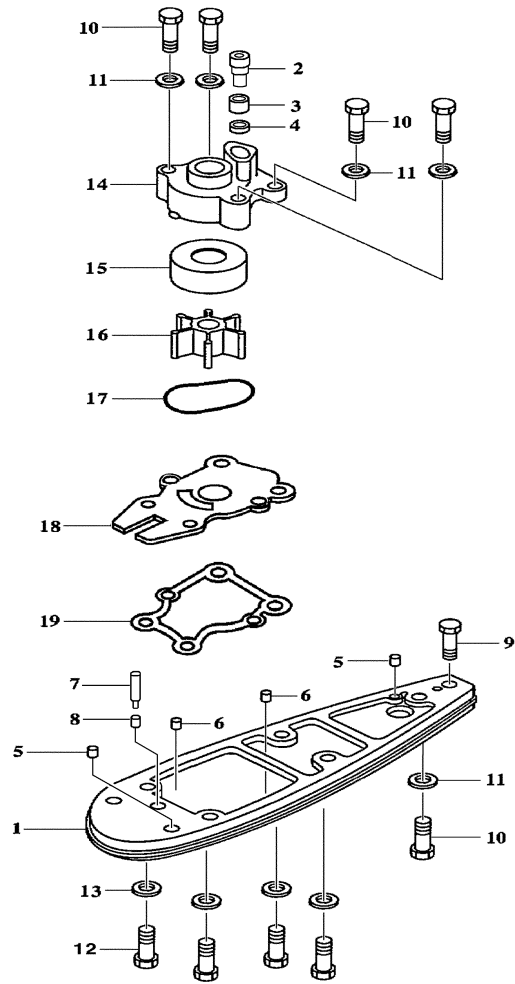

Part List

F60TJRB-PUMP 2003 / INTAKE ASSEMBLY F40

REF - NO	PART NUMBER	PART NAME	QUANTITY	REMARKS
1	6H4-JD000-31-21	INTAKE ASSEMBLY 6-1/8	1	
2	6H4-JD000-07-00	.INTAKE CASING 6-1/8	1	
3	6H4-JD000-93-22	.LINER 6-1/8 W/HARDWARE	1	REF # 6 & 7
4	6H4-JD000-16-00	.GRILL BAR	1	
5	6H4-JD000-14-00	.GRILL ROD	2	
6	6H4-JD005-72-00	.BOLT	2	
7	6H4-JD006-38-00	.WASHER, SPRING LOCK	2	
8	6H4-JD000-08-22	IMPELLER	1	
9	6H1-JD005-73-00	.BOLT	6	

Part List

F60TJRB-PUMP 2003 / MAIN HOUSING F40

REF - NO	PART NUMBER	PART NAME	QUANTITY	REMARKS
1	63D-JD001-36-90	MAIN HOUSING	1	
2	6H4-JD006-31-00	DOWEL PIN	2	
3	6H4-JD009-75-00	GREASE HOSE	1	
4	6H4-JD005-39-00	GREASE FITTING	1	
5	6H4-JD008-46-00	U-BOLT	1	
6	6H4-JD006-21-00	NUT, NYLOC	2	
7	6H4-JD000-80-00	EXHAUST TUBE	1	
8	6H4-JD001-16-90	GATE BUMPER	1	
9	6H4-JD001-03-50	SHIFT CAM, MEDIUM	1	
10	6H4-JD001-04-30	SHAFT, ROLLER	1	
11	6H1-JD005-73-00	BOLT	1	
12	63D-JD005-53-02	BALL END	1	
13	6H4-JD006-23-00	NYLOC	1	
14	6H4-JD005-74-10	BOLT, HEX HEAD NYLOC	1	
15	6H4-JD001-03-60	CAM, ECCENTRIC DRILLED	1	
16	6H4-JD001-04-20	SHAFT, ROLLER	1	
17	6H4-JD006-35-00	WASHER, PLAIN	1	
18	6H4-JD006-24-00	NUT, FIBER LOCK	2	
19	6H4-JD001-56-00	BRACKET, CABLE SUPPORT	1	
20	6H4-JD005-43-00	CABLE CLAMP	1	
21	6H4-JD005-61-00	SCREW	2	
22	6H4-JD006-19-00	NUT, FIBER LOCK	2	
23	6H4-JD005-72-00	BOLT	2	
24	6H4-JD006-35-00	WASHER, PLAIN	2	
25	6H4-JD001-17-60	GATE ASSY. MED CAM	1	
26	6H4-JD011-75-01	REVERSE GATE, MEDIUM	1	
27	6H4-JD005-35-00	NYLON SLEEVE	2	
28	6H4-JD008-22-00	PIN, REVERSE PIVOT	2	
29	6H4-JD005-74-00	BOLT	2	
30	6H4-JD005-42-00	SHIM	1	
31	6H4-JD001-02-40	FLUSH SCREW	1	
32	6H4-JD001-02-50	WASHER, FIBER M8	1	
33	6H4-JD001-03-70	BUSHING, CAM	1	
34	6H4-JD001-03-80	WASHER, CAM	1	
35	6H4-JD001-03-90	SHIM, CAM	2	
36	6H4-JD001-17-00	SPRING, GATE BUMPER	1	
37	67C-JD005-59-02	SCREW, NYLOC	1	
38	6H4-JD001-17-70	WASHER, SPRING	1	
39	6H4-JD006-40-00	WASHER, SPRING LOCK	4	
40	6H4-JD006-03-00	BOLT, 5/16"-18 X 2-1/2"	2	
41	6H4-JD005-99-00	BOLT, HEX HEAD	2	