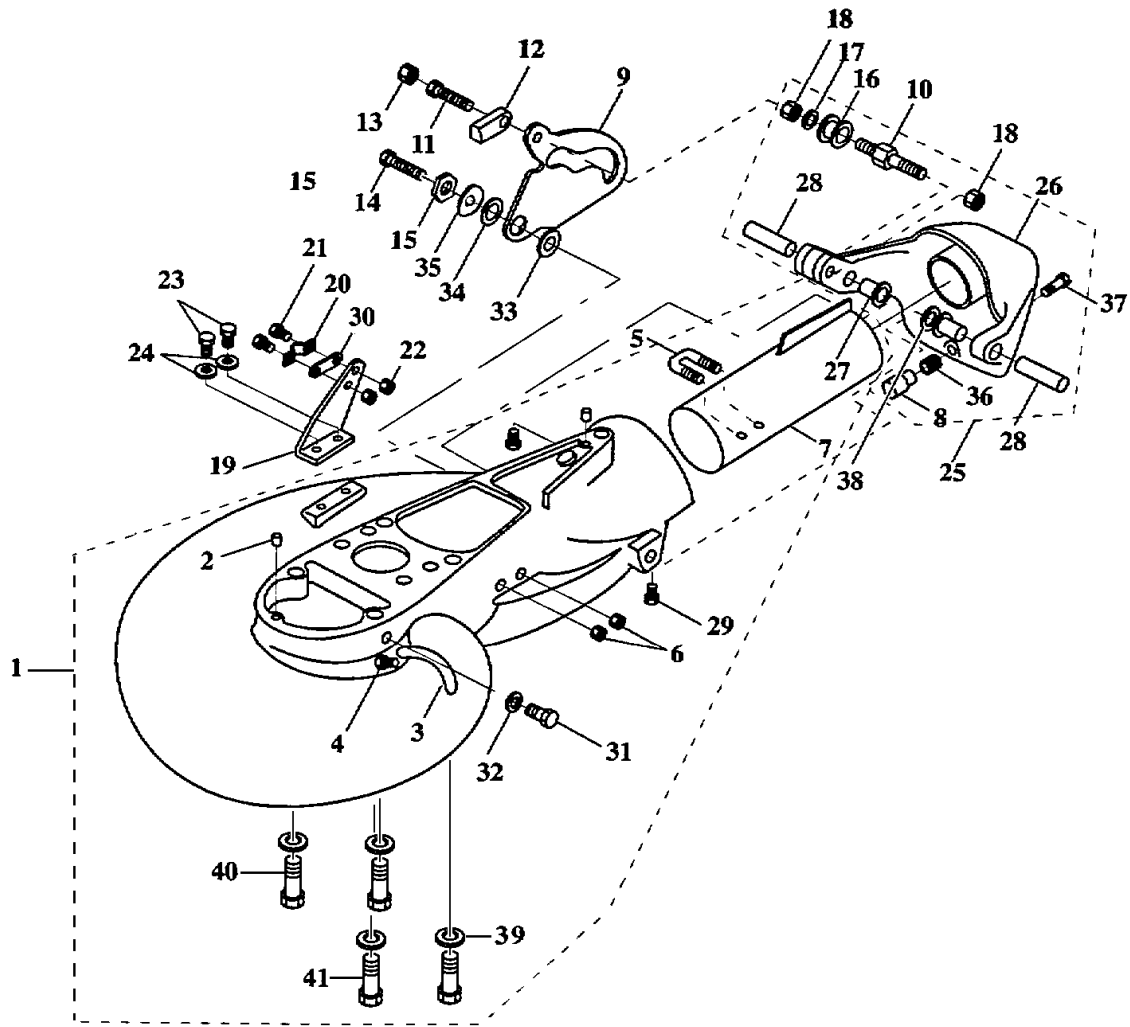

Part List

F60TJRB-PUMP 2003 / MAIN HOUSING F50 60

REF - NO	PART NUMBER	PART NAME	QUANTITY	REMARKS
1	63D-JD001-36-90	MAIN HOUSING	1	
2	6H4-JD006-31-00	DOWEL PIN	2	
3	6H4-JD009-75-00	GREASE HOSE	1	
4	6H4-JD005-39-00	GREASE FITTING	1	
5	6H4-JD008-46-00	U-BOLT	1	
6	6H4-JD006-21-00	NUT, NYLOC	2	
7	6H4-JD000-80-00	EXHAUST TUBE	1	
8	6H4-JD001-16-90	GATE BUMPER	1	
9	6H4-JD001-03-50	SHIFT CAM, MEDIUM	1	
10	6H4-JD001-04-30	SHAFT, ROLLER	1	
11	6H1-JD005-73-00	BOLT	1	
12	63D-JD005-53-02	BALL END	1	
13	6H4-JD006-23-00	NYLOC	1	
14	6H4-JD005-74-10	BOLT, HEX HEAD NYLOC	1	
15	6H4-JD001-03-60	CAM, ECCENTRIC DRILLED	1	
16	6H4-JD001-04-20	SHAFT, ROLLER	1	
17	6H4-JD006-35-00	WASHER, PLAIN	1	
18	6H4-JD006-24-00	NUT, FIBER LOCK	2	
19	6H4-JD001-56-00	BRACKET, CABLE SUPPORT	1	
20	6H4-JD005-43-00	CABLE CLAMP	1	
21	6H4-JD005-61-00	SCREW	2	
22	6H4-JD006-19-00	NUT, FIBER LOCK	2	
23	6H4-JD005-72-00	BOLT	2	
24	6H4-JD006-35-00	WASHER, PLAIN	2	
25	6H4-JD001-17-60	GATE ASSY. MED CAM	1	
26	6H4-JD011-75-01	REVERSE GATE, MEDIUM	1	
27	6H4-JD005-35-00	NYLON SLEEVE	2	
28	6H4-JD008-22-00	PIN, REVERSE PIVOT	2	
29	6H4-JD005-74-00	BOLT	2	
30	6H4-JD005-42-00	SHIM	1	
31	6H4-JD001-02-40	FLUSH SCREW	1	
32	6H4-JD001-02-50	WASHER, FIBER M8	1	
33	6H4-JD001-03-70	BUSHING, CAM	1	
34	6H4-JD001-03-80	WASHER, CAM	1	
35	6H4-JD001-03-90	SHIM, CAM	2	
36	6H4-JD001-17-00	SPRING, GATE BUMPER	1	
37	67C-JD005-59-02	SCREW, NYLOC	1	
38	6H4-JD001-17-70	WASHER, SPRING	1	
39	6H4-JD006-40-00	WASHER, SPRING LOCK	4	
40	6H4-JD006-03-00	BOLT, 5/16"-18 X 2-1/2"	2	
41	6H4-JD005-99-00	BOLT, HEX HEAD	2