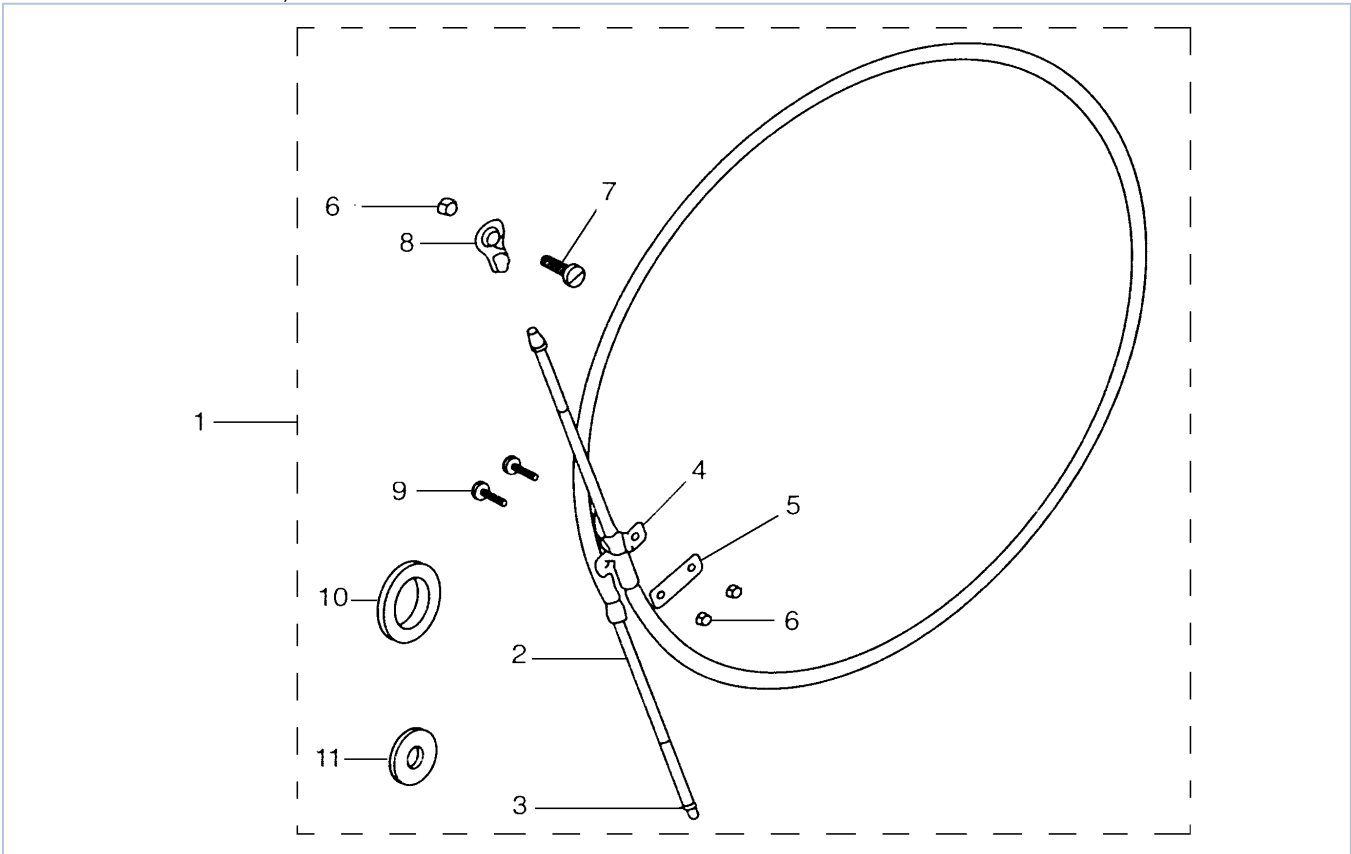

Part List

F60TJRB-PUMP 2003 / TILLER STEERING SHIFT CABLE F40

REF - NO	PART NUMBER	PART NAME	QUANTITY	REMARKS
1	67F-JD001-56-61	CABLE, SHIFT ASSEMBLY AJS-43	1	
2	63D-JD000-54-71	.CABLE	1	OPTIONAL
2	63D-JD005-47-00	.CABLE, SHIFT 4'	1	
3	63D-JD006-21-01	.NUT, HEX 10-32	2	
4	6H4-JD005-43-00	.CABLE CLAMP	1	
5	6H4-JD005-42-00	.SHIM	1	
6	6H4-JD006-21-00	.NUT, NYLOC	3	
7	67F-JD000-15-67	.SCREW, ROD END	1	
8	67F-JD005-53-01	.BALL END #10	1	
9	6H4-JD005-58-00	.SCREW, FIL HD SLOTTED	2	
10	67F-JD000-15-69	.SHIM WASHER, LARGE	1	
11	67F-JD000-15-68	.SHIM WASHER, SMALL	1