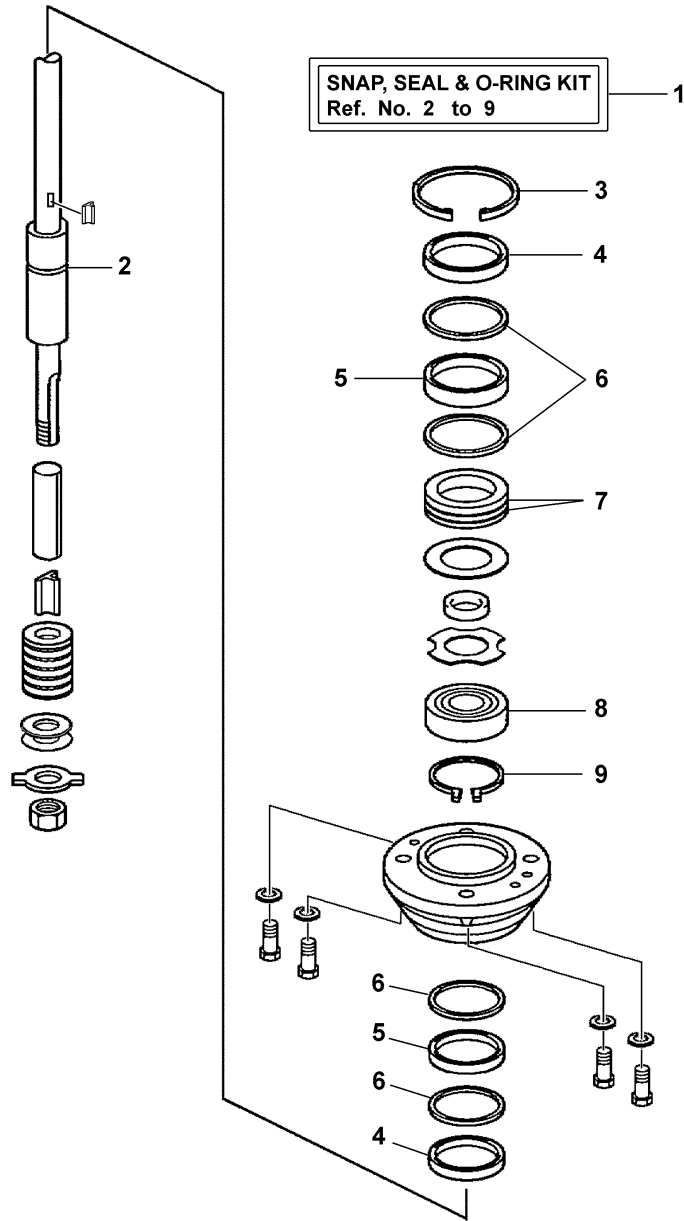

Part List

F60TJRB-PUMP 2003 / REPAIR KIT

REF - NO	PART NUMBER	PART NAME	QUANTITY	REMARKS
1	6H4-JD008-03-01	SNAP, SEAL & O-RING KIT	1	INCLUDES BEARING
2	6H4-JD000-41-00-00	.THRUST RING, SHAFT BEARING	1	
3	6H4-JD005-12-00	.RETAINING RING	1	
4	6H4-JD005-07-00	.SHAFT SEAL (N6324S)	2	
5	6H4-JD005-06-00	.SHAFT SEAL (N472324)	2	
6	6H4-JD005-17-00	.RETAINING RING	4	
7	6H4-JD005-26-00	.O-RING	2	
8	6H4-JD005-04-00	.BEARING, SINGLE ROW	1	
9	6H4-JD005-11-00	.RETAINING RING	1