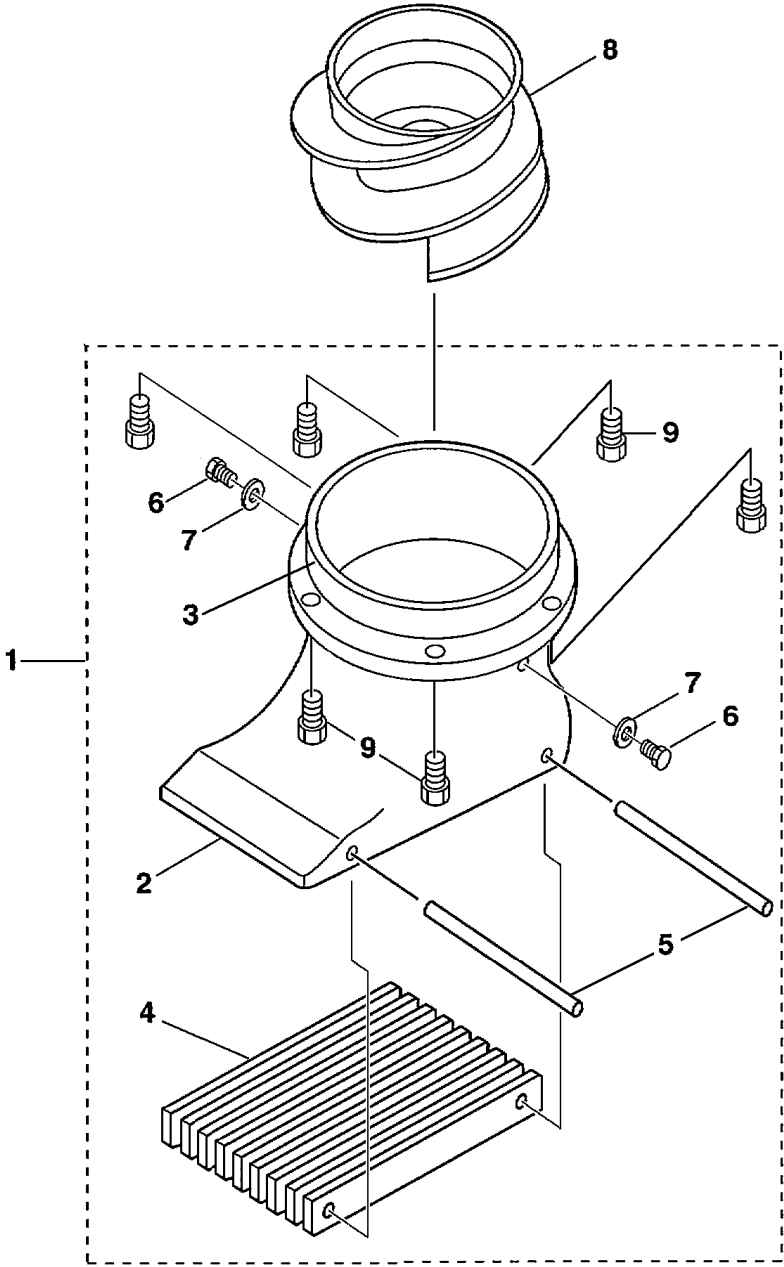

Part List

F60TJRB-PUMP 2003 / WATER PUMP ADAPTER F40

REF - NO	PART NUMBER	PART NAME	QUANTITY	REMARKS
1	63D-JD001-36-00	ADAPTER PLATE (AJ)	1	
2	63D-JD001-37-70	EXTENSION, WATER TUBE	1	
3	663-44366-00-00	DAMPER, WATER SEAL 2	1	
4	67C-JD016-49-00	SPACER, WATER TUBE	1	
5	6H4-JD006-16-00	DOWEL PIN	2	
6	93604-08062-00	PIN, DOWEL	2	
7	67C-JD016-51-00	SHIFT ROD GIUIDE AJ-43	1	
8	67C-JD016-50-00	CUSHION, SHIFT ROD GUIDE	1	
9	6H4-JD006-07-00	BOLT	1	
10	6H4-JD005-91-00	BOLT	5	
11	6H4-JD006-40-00	WASHER, SPRING LOCK	5	
12	6H4-JD005-92-00	BOLT	4	
13	6H4-JD006-36-00	WASHER, LOCK M10	4	
14	67C-44311-10-00	HOUSING, WATER PUMP	1	
15	63D-44322-00-00	.INSERT, CARTRIDGE	1	
16	6H4-44352-02-00	.IMPELLER	1	
17	93210-59MG7-00	.O-RING	1	
18	66T-44323-00-00	.OUTER PLATE, CARTRIDGE	1	
19	63D-44316-00-00	.GASKET, WATER PUMP	1	

Part List

F60TJRB-PUMP 2003 / TILLER STEERING SHIFT CABLE F40

REF - NO	PART NUMBER	PART NAME	QUANTITY	REMARKS
1	67F-JD001-56-61	CABLE, SHIFT ASSEMBLY AJS-43	1	
2	63D-JD000-54-71	.CABLE	1	OPTIONAL
2	63D-JD005-47-00	.CABLE, SHIFT 4'	1	
3	63D-JD006-21-01	.NUT, HEX 10-32	2	
4	6H4-JD005-43-00	.CABLE CLAMP	1	
5	6H4-JD005-42-00	.SHIM	1	
6	6H4-JD006-21-00	.NUT, NYLOC	3	
7	67F-JD000-15-67	.SCREW, ROD END	1	
8	67F-JD005-53-01	.BALL END #10	1	
9	6H4-JD005-58-00	.SCREW, FIL HD SLOTTED	2	
10	67F-JD000-15-69	.SHIM WASHER, LARGE	1	
11	67F-JD000-15-68	.SHIM WASHER, SMALL	1	