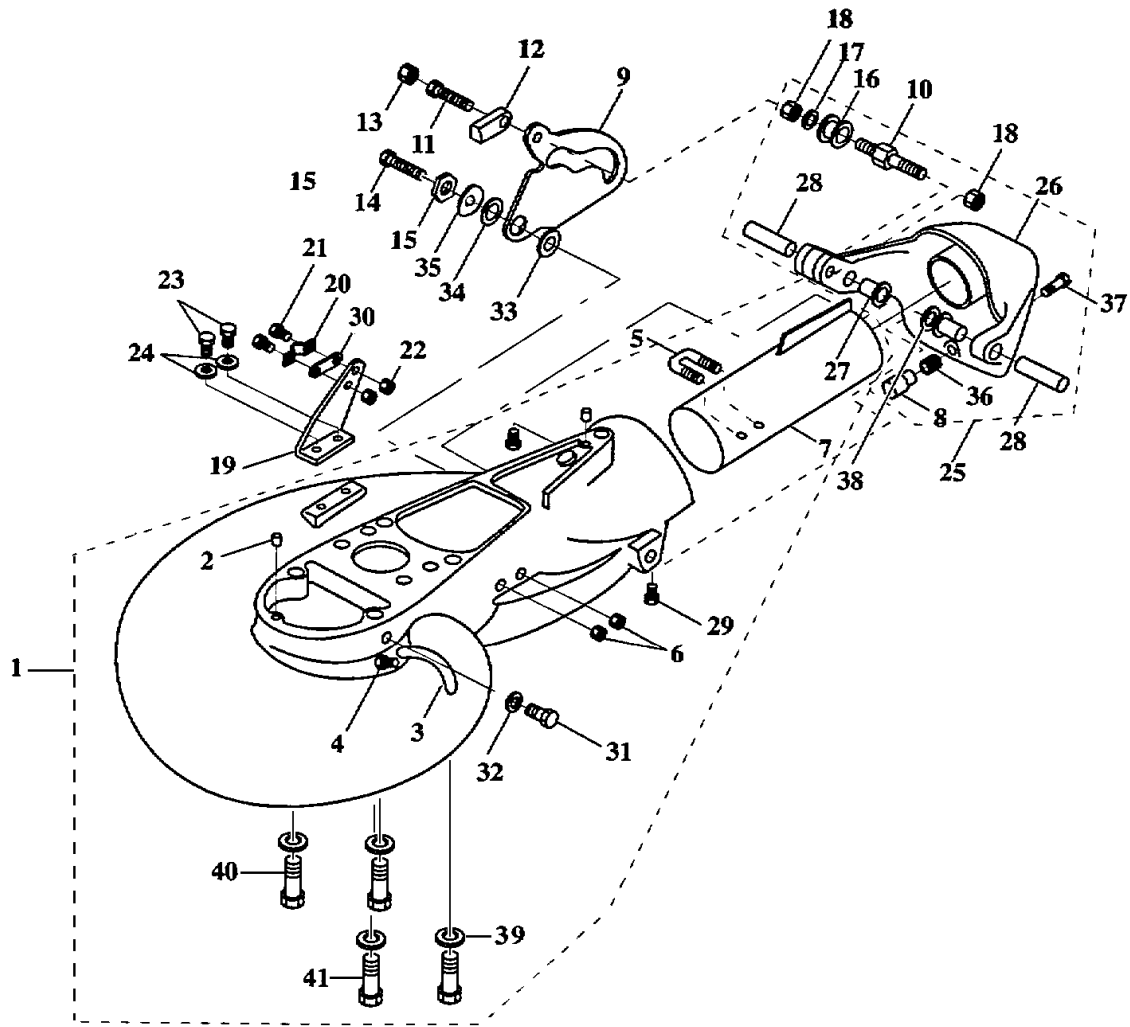

Part List

F60TJRB-PUMP 2003 / INTAKE ASSEMBLY F40

REF - NO	PART NUMBER	PART NAME	QUANTITY	REMARKS
1	6H4-JD000-31-21	INTAKE ASSEMBLY 6-1/8	1	
2	6H4-JD000-07-00	.INTAKE CASING 6-1/8	1	
3	6H4-JD000-93-22	.LINER 6-1/8 W/HARDWARE	1	REF # 6 & 7
4	6H4-JD000-16-00	.GRILL BAR	1	
5	6H4-JD000-14-00	.GRILL ROD	2	
6	6H4-JD005-72-00	.BOLT	2	
7	6H4-JD006-38-00	.WASHER, SPRING LOCK	2	
8	6H4-JD000-08-22	IMPELLER	1	
9	6H1-JD005-73-00	.BOLT	6	

Part List

F60TJRB-PUMP 2003 / DRIVE 1 F40

REF - NO	PART NUMBER	PART NAME	QUANTITY	REMARKS
1	67C-JD016-44-00	DRIVESHAFT ASSEMBLY	1	
1	67C-JD016-43-00	DRIVESHAFT ONLY	1	
2	63D-JD001-38-00	BEARING CARRIER	1	
3	6H4-JD005-06-00	.SHAFT SEAL (N472324)	1	
4	6H4-JD005-07-00	.SHAFT SEAL (N6324S)	1	
5	6H4-JD005-21-00	.O-RING	3	
6	6H4-JD005-17-00	.RETAINING RING	2	
7	6H4-JD005-04-00	BEARING, SINGLE ROW	1	
8	6H4-JD008-32-00	THRUST WASHER	1	
9	6H4-JD004-77-00	COLLAR, BACKFIT	1	
10	6H4-JD008-33-00	SPACER	1	
11	6H4-JD004-33-00	SEAL CARRIER	1	
12	6H4-JD005-26-00	.O-RING	2	
13	6H4-JD005-17-00	RETAINING RING	2	
14	6H4-JD005-06-00	SHAFT SEAL (N472324)	1	
15	6H4-JD005-07-00	SHAFT SEAL (N6324S)	1	
16	6H4-JD005-12-00	RETAINING RING	1	
17	6H4-JD000-36-00	SHAFT SLEEVE, IMPELLER	1	
18	6H4-JD000-12-75	TEE KEY, DRIVESHAFT	1	
19	6H4-JD000-21-00	SHIM WASHER	8	
20	6H4-JD008-05-00	NUT, KEEPER	1	
21	6H4-JD000-22-10	NUT, DRIVESHAFT FLAT	1	
22	6H4-JD000-41-00	SHAFT BEARING THRUST RING	1	
23	6H4-JD007-82-00	KEY, TEE	1	
24	6H4-JD005-73-00	BOLT	4	
25	6H4-JD006-38-00	WASHER, SPRING LOCK	4	
26	6H4-JD005-11-00	RETAINING RING	1	
27	63D-JD017-18-00	TORSIONAL DAMPER KIT	1	