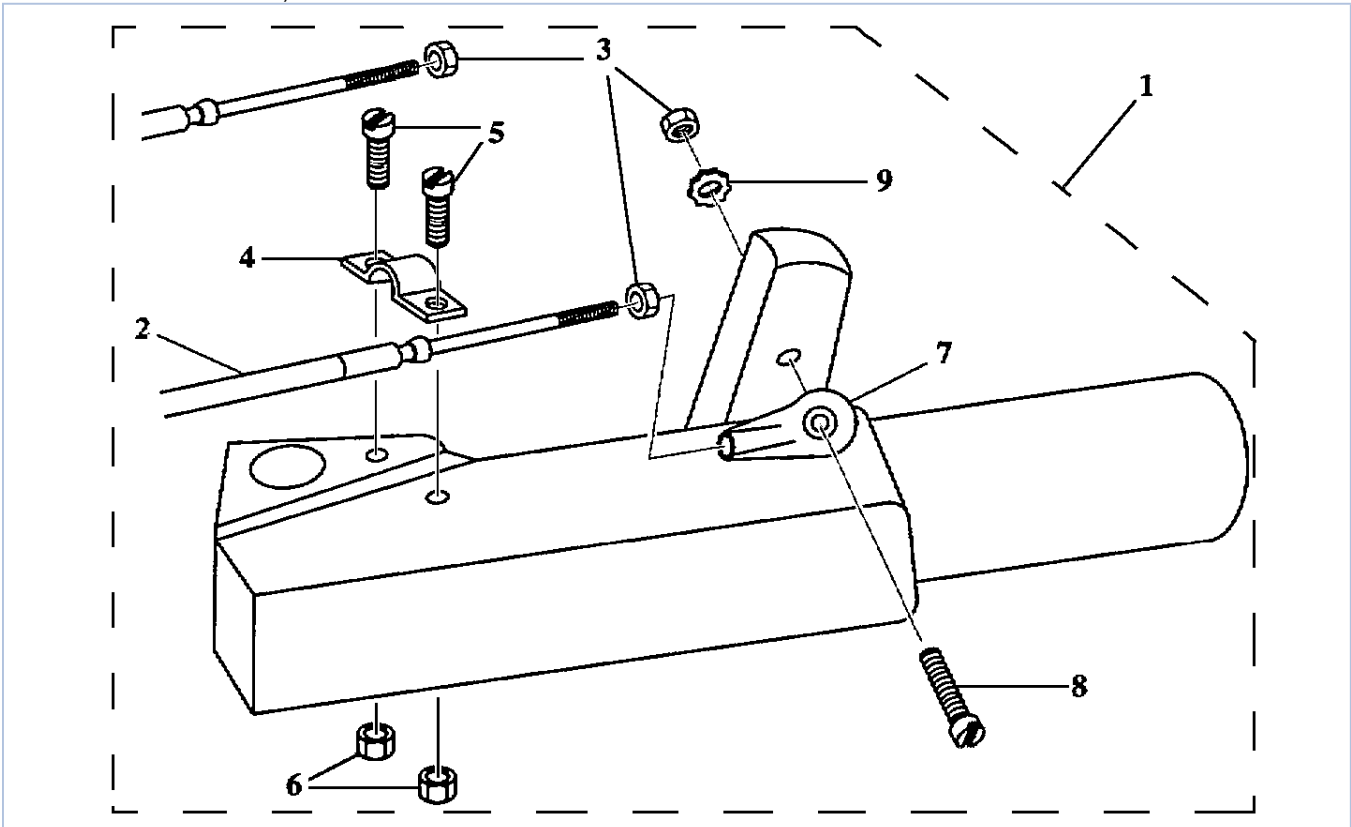

Part List

F60TJRB-PUMP 2003 / TILLER STEERING SHIFT CABLE F50 PORT

REF - NO	PART NUMBER	PART NAME	QUANTITY	REMARKS
1	63D-JD001-38-20	CABLE, SHIFT ASSEMBLY 4'	1	
2	63D-JD000-54-72	.CABLE, SHIFT 5'	1	OPTIONAL
2	63D-JD005-47-00	.CABLE, SHIFT 4'	1	
3	63D-JD006-21-01	.NUT, HEX 10-32	3	
4	6H4-JD005-43-00	.CABLE CLAMP	1	
5	6H4-JD005-61-00	.SCREW	2	
6	6H4-JD006-19-00	.NUT, FIBER LOCK	2	
7	65F-JD005-53-01	.BALL END #10	1	
8	63D-JD005-58-02	.SCREW, PAN HD FIL 10-32 X 34	1	
9	6H4-JD006-37-00	.WASHER, SPRING LOCK #10	1