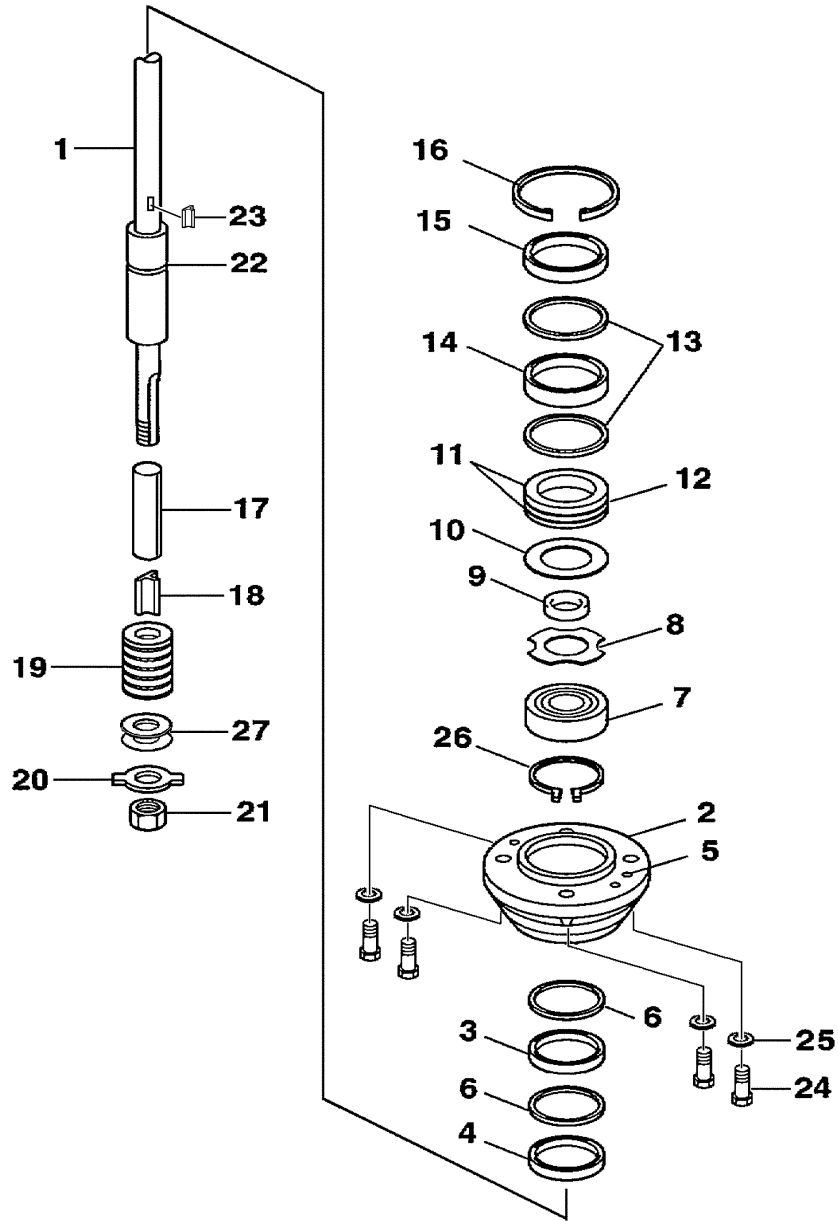

Part List

F60TJRB-PUMP 2003 / WATER PUMP ADAPTER F40

REF - NO	PART NUMBER	PART NAME	QUANTITY	REMARKS
1	63D-JD001-36-00	ADAPTER PLATE (AJ)	1	
2	63D-JD001-37-70	EXTENSION, WATER TUBE	1	
3	663-44366-00-00	DAMPER, WATER SEAL 2	1	
4	67C-JD016-49-00	SPACER, WATER TUBE	1	
5	6H4-JD006-16-00	DOWEL PIN	2	
6	93604-08062-00	PIN, DOWEL	2	
7	67C-JD016-51-00	SHIFT ROD GIUIDE AJ-43	1	
8	67C-JD016-50-00	CUSHION, SHIFT ROD GUIDE	1	
9	6H4-JD006-07-00	BOLT	1	
10	6H4-JD005-91-00	BOLT	5	
11	6H4-JD006-40-00	WASHER, SPRING LOCK	5	
12	6H4-JD005-92-00	BOLT	4	
13	6H4-JD006-36-00	WASHER, LOCK M10	4	
14	67C-44311-10-00	HOUSING, WATER PUMP	1	
15	63D-44322-00-00	.INSERT, CARTRIDGE	1	
16	6H4-44352-02-00	.IMPELLER	1	
17	93210-59MG7-00	.O-RING	1	
18	66T-44323-00-00	.OUTER PLATE, CARTRIDGE	1	
19	63D-44316-00-00	.GASKET, WATER PUMP	1	

Part List

F60TJRB-PUMP 2003 / TILLER STEERING SHIFT CABLE F40

REF - NO	PART NUMBER	PART NAME	QUANTITY	REMARKS
1	67F-JD001-56-61	CABLE, SHIFT ASSEMBLY AJS-43	1	
2	63D-JD000-54-71	.CABLE	1	OPTIONAL
2	63D-JD005-47-00	.CABLE, SHIFT 4'	1	
3	63D-JD006-21-01	.NUT, HEX 10-32	2	
4	6H4-JD005-43-00	.CABLE CLAMP	1	
5	6H4-JD005-42-00	.SHIM	1	
6	6H4-JD006-21-00	.NUT, NYLOC	3	
7	67F-JD000-15-67	.SCREW, ROD END	1	
8	67F-JD005-53-01	.BALL END #10	1	
9	6H4-JD005-58-00	.SCREW, FIL HD SLOTTED	2	
10	67F-JD000-15-69	.SHIM WASHER, LARGE	1	
11	67F-JD000-15-68	.SHIM WASHER, SMALL	1	

Part List

F60TJRB-PUMP 2003 / INTAKE ASSEMBLY F50 60

REF - NO	PART NUMBER	PART NAME	QUANTITY	REMARKS
1	6H4-JD000-31-21	INTAKE ASSEMBLY 6-1/8	1	
2	6H4-JD000-07-00	INTAKE CASING 6-1/8	1	
3	6H4-JD000-93-22	LINER 6-1/8 W/HARDWARE	1	REF #. 6 & 7
4	6H4-JD000-16-00	GRILL BAR	9	
5	6H4-JD000-14-00	GRILL ROD	2	
6	6H4-JD005-72-00	BOLT	2	
7	6H4-JD000-38-00	WASHER, SPRING LOCK 1/4	2	
8	6H4-JD000-08-22	IMPELLER	1	
9	6H1-JD005-73-00	BOLT	6	