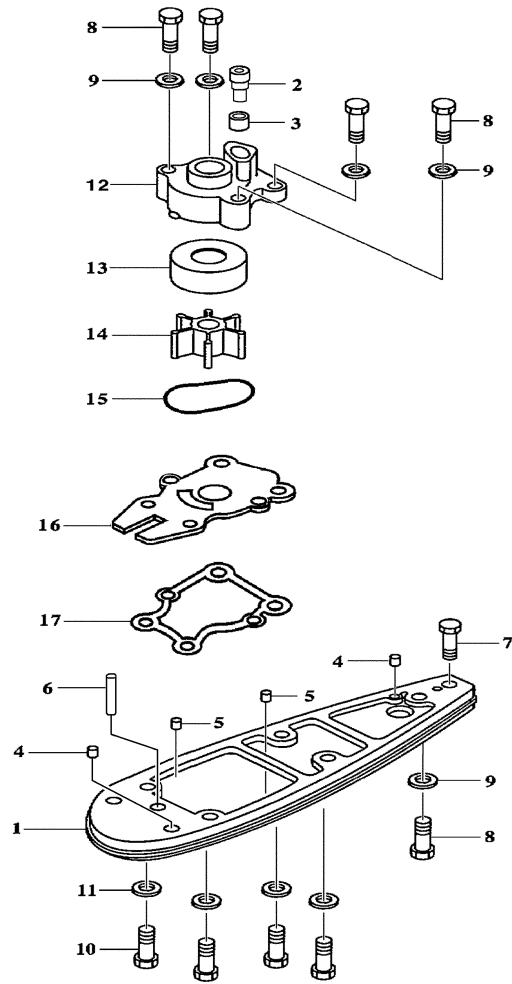

Part List

F60TJRB-PUMP 2003 / MAIN HOUSING F50 60

REF - NO	PART NUMBER	PART NAME	QUANTITY	REMARKS
1	63D-JD001-36-90	MAIN HOUSING	1	
2	6H4-JD006-31-00	DOWEL PIN	2	
3	6H4-JD009-75-00	GREASE HOSE	1	
4	6H4-JD005-39-00	GREASE FITTING	1	
5	6H4-JD008-46-00	U-BOLT	1	
6	6H4-JD006-21-00	NUT, NYLOC	2	
7	6H4-JD000-80-00	EXHAUST TUBE	1	
8	6H4-JD001-16-90	GATE BUMPER	1	
9	6H4-JD001-03-50	SHIFT CAM, MEDIUM	1	
10	6H4-JD001-04-30	SHAFT, ROLLER	1	
11	6H1-JD005-73-00	BOLT	1	
12	63D-JD005-53-02	BALL END	1	
13	6H4-JD006-23-00	NYLOC	1	
14	6H4-JD005-74-10	BOLT, HEX HEAD NYLOC	1	
15	6H4-JD001-03-60	CAM, ECCENTRIC DRILLED	1	
16	6H4-JD001-04-20	SHAFT, ROLLER	1	
17	6H4-JD006-35-00	WASHER, PLAIN	1	
18	6H4-JD006-24-00	NUT, FIBER LOCK	2	
19	6H4-JD001-56-00	BRACKET, CABLE SUPPORT	1	
20	6H4-JD005-43-00	CABLE CLAMP	1	
21	6H4-JD005-61-00	SCREW	2	
22	6H4-JD006-19-00	NUT, FIBER LOCK	2	
23	6H4-JD005-72-00	BOLT	2	
24	6H4-JD006-35-00	WASHER, PLAIN	2	
25	6H4-JD001-17-60	GATE ASSY. MED CAM	1	
26	6H4-JD011-75-01	REVERSE GATE, MEDIUM	1	
27	6H4-JD005-35-00	NYLON SLEEVE	2	
28	6H4-JD008-22-00	PIN, REVERSE PIVOT	2	
29	6H4-JD005-74-00	BOLT	2	
30	6H4-JD005-42-00	SHIM	1	
31	6H4-JD001-02-40	FLUSH SCREW	1	
32	6H4-JD001-02-50	WASHER, FIBER M8	1	
33	6H4-JD001-03-70	BUSHING, CAM	1	
34	6H4-JD001-03-80	WASHER, CAM	1	
35	6H4-JD001-03-90	SHIM, CAM	2	
36	6H4-JD001-17-00	SPRING, GATE BUMPER	1	
37	67C-JD005-59-02	SCREW, NYLOC	1	
38	6H4-JD001-17-70	WASHER, SPRING	1	
39	6H4-JD006-40-00	WASHER, SPRING LOCK	4	
40	6H4-JD006-03-00	BOLT, 5/16"-18 X 2-1/2"	2	
41	6H4-JD005-99-00	BOLT, HEX HEAD	2	